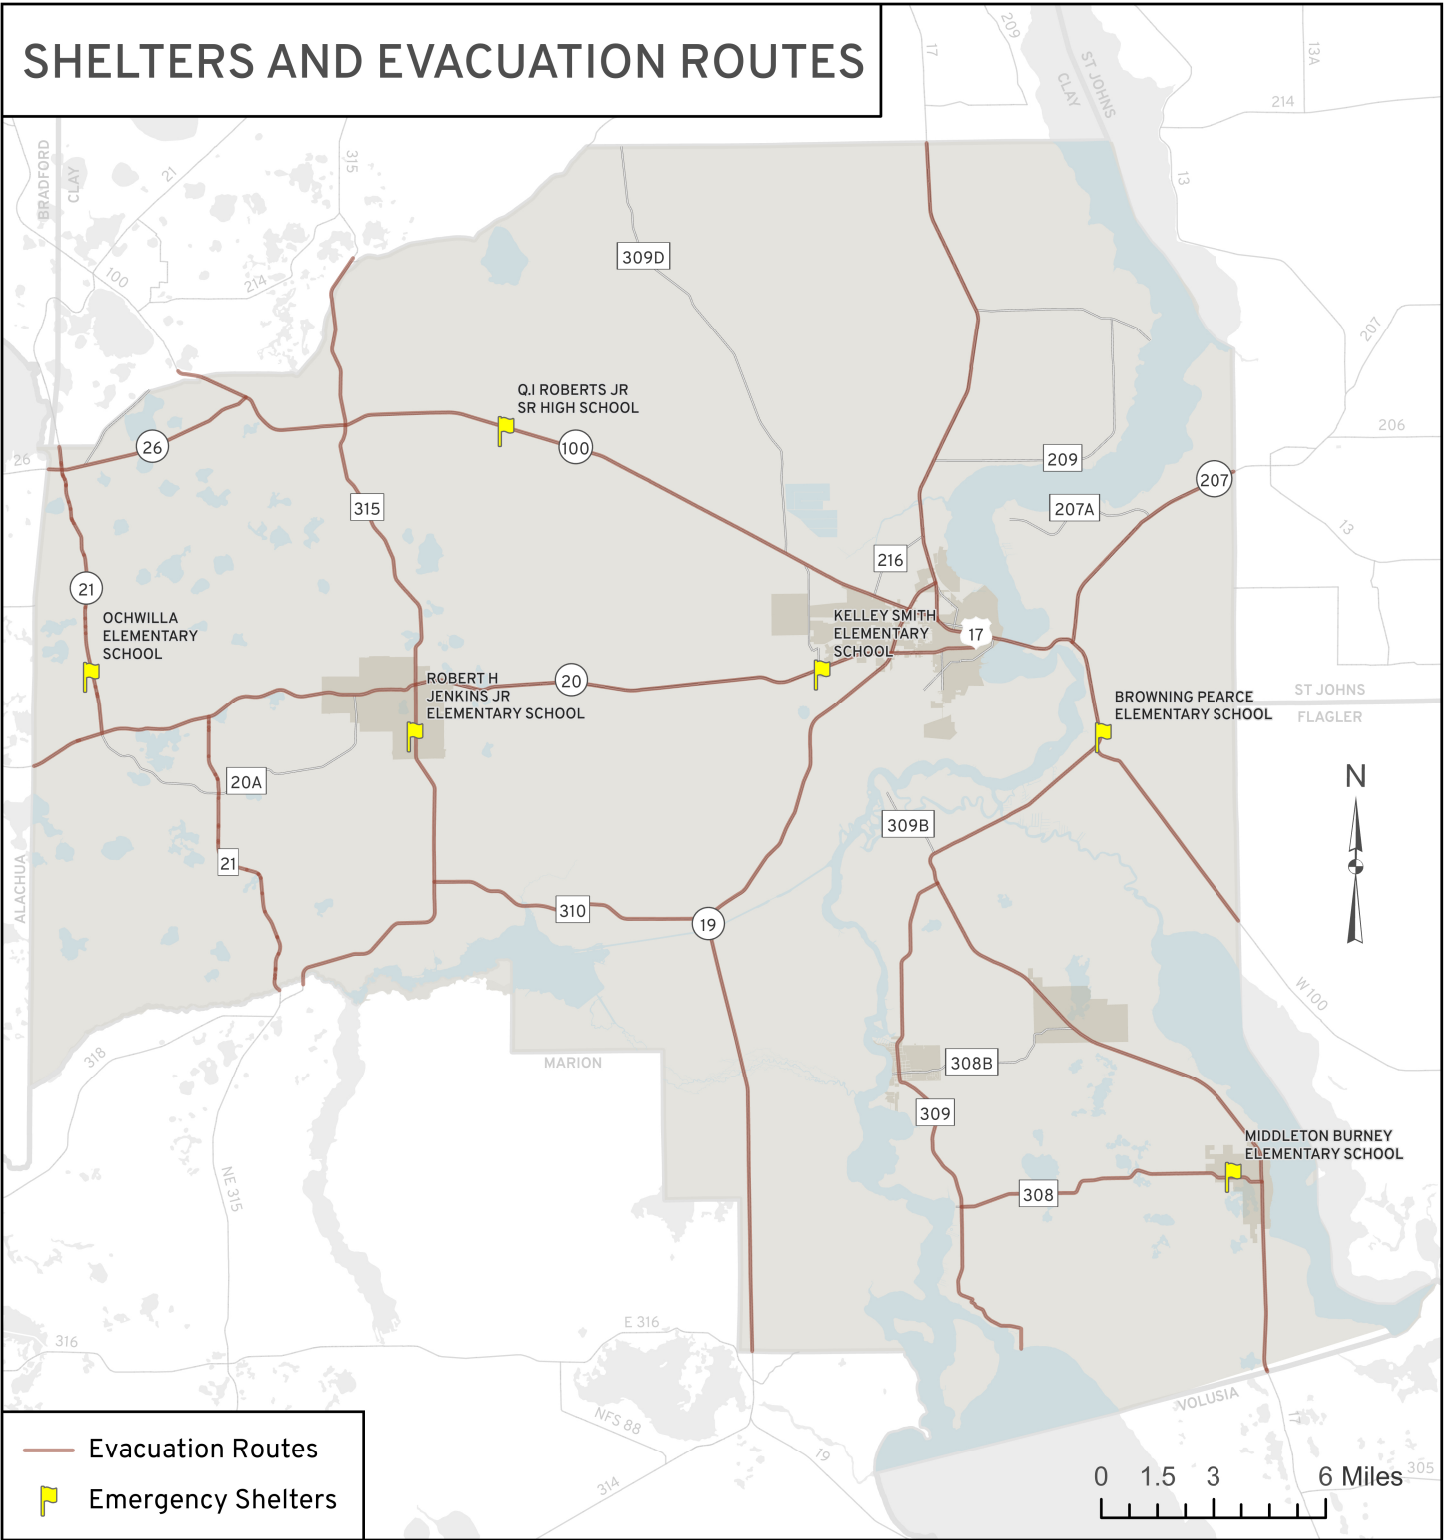

# SHELTERS AND EVACUATION ROUTES

— Evacuation Routes  
 🚩 Emergency Shelters

**-WEST PUTNAM-**

**-CENTRAL PUTNAM-**

**-SOUTH PUTNAM-**

Ochwilla Elementary School  
 American Red Cross Shelter/ Pet Shelter  
 299 N State Rd 21, Hawthorne, FL 32640