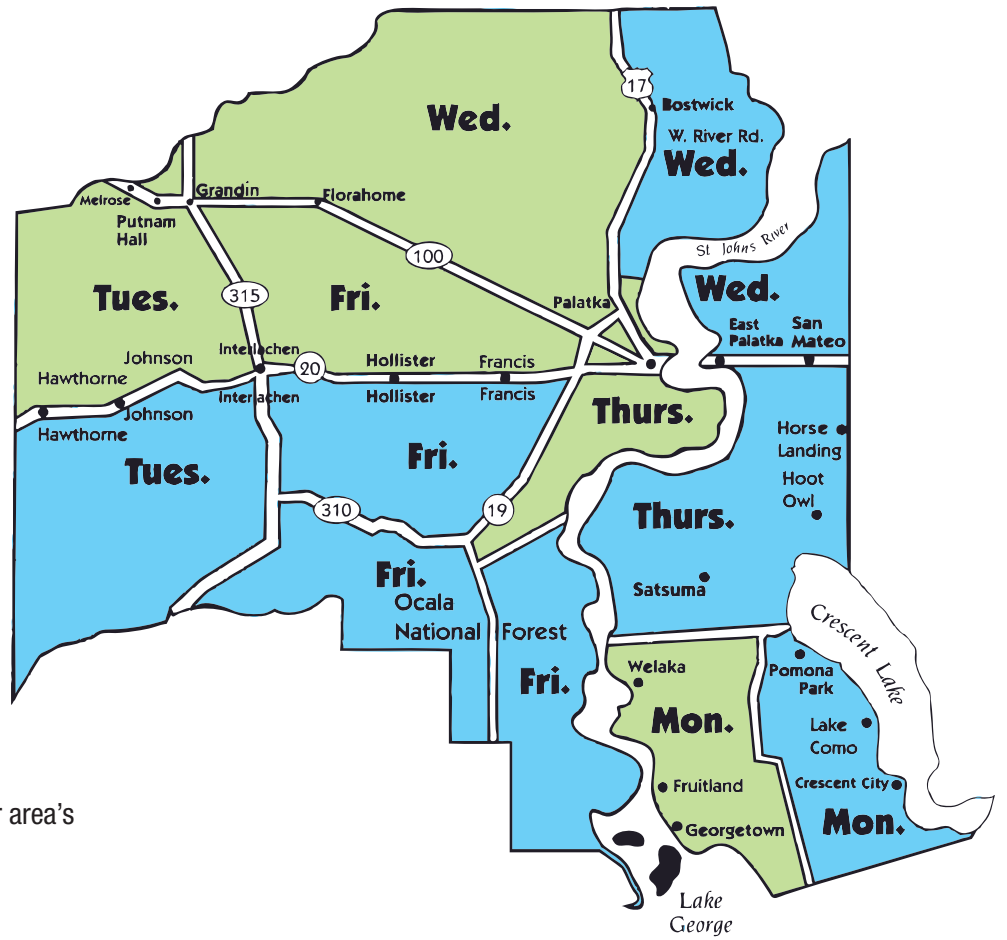

2025-2026 Yard Trash Collection Schedule

1. Yard Waste is collected bi-weekly.
2. Find your area on the map.
3. Your area will have your collection day and weeks color.
4. Look on calendar. The weeks that match your area's color are your collection weeks.
5. Questions or concerns call 386-328-5445.