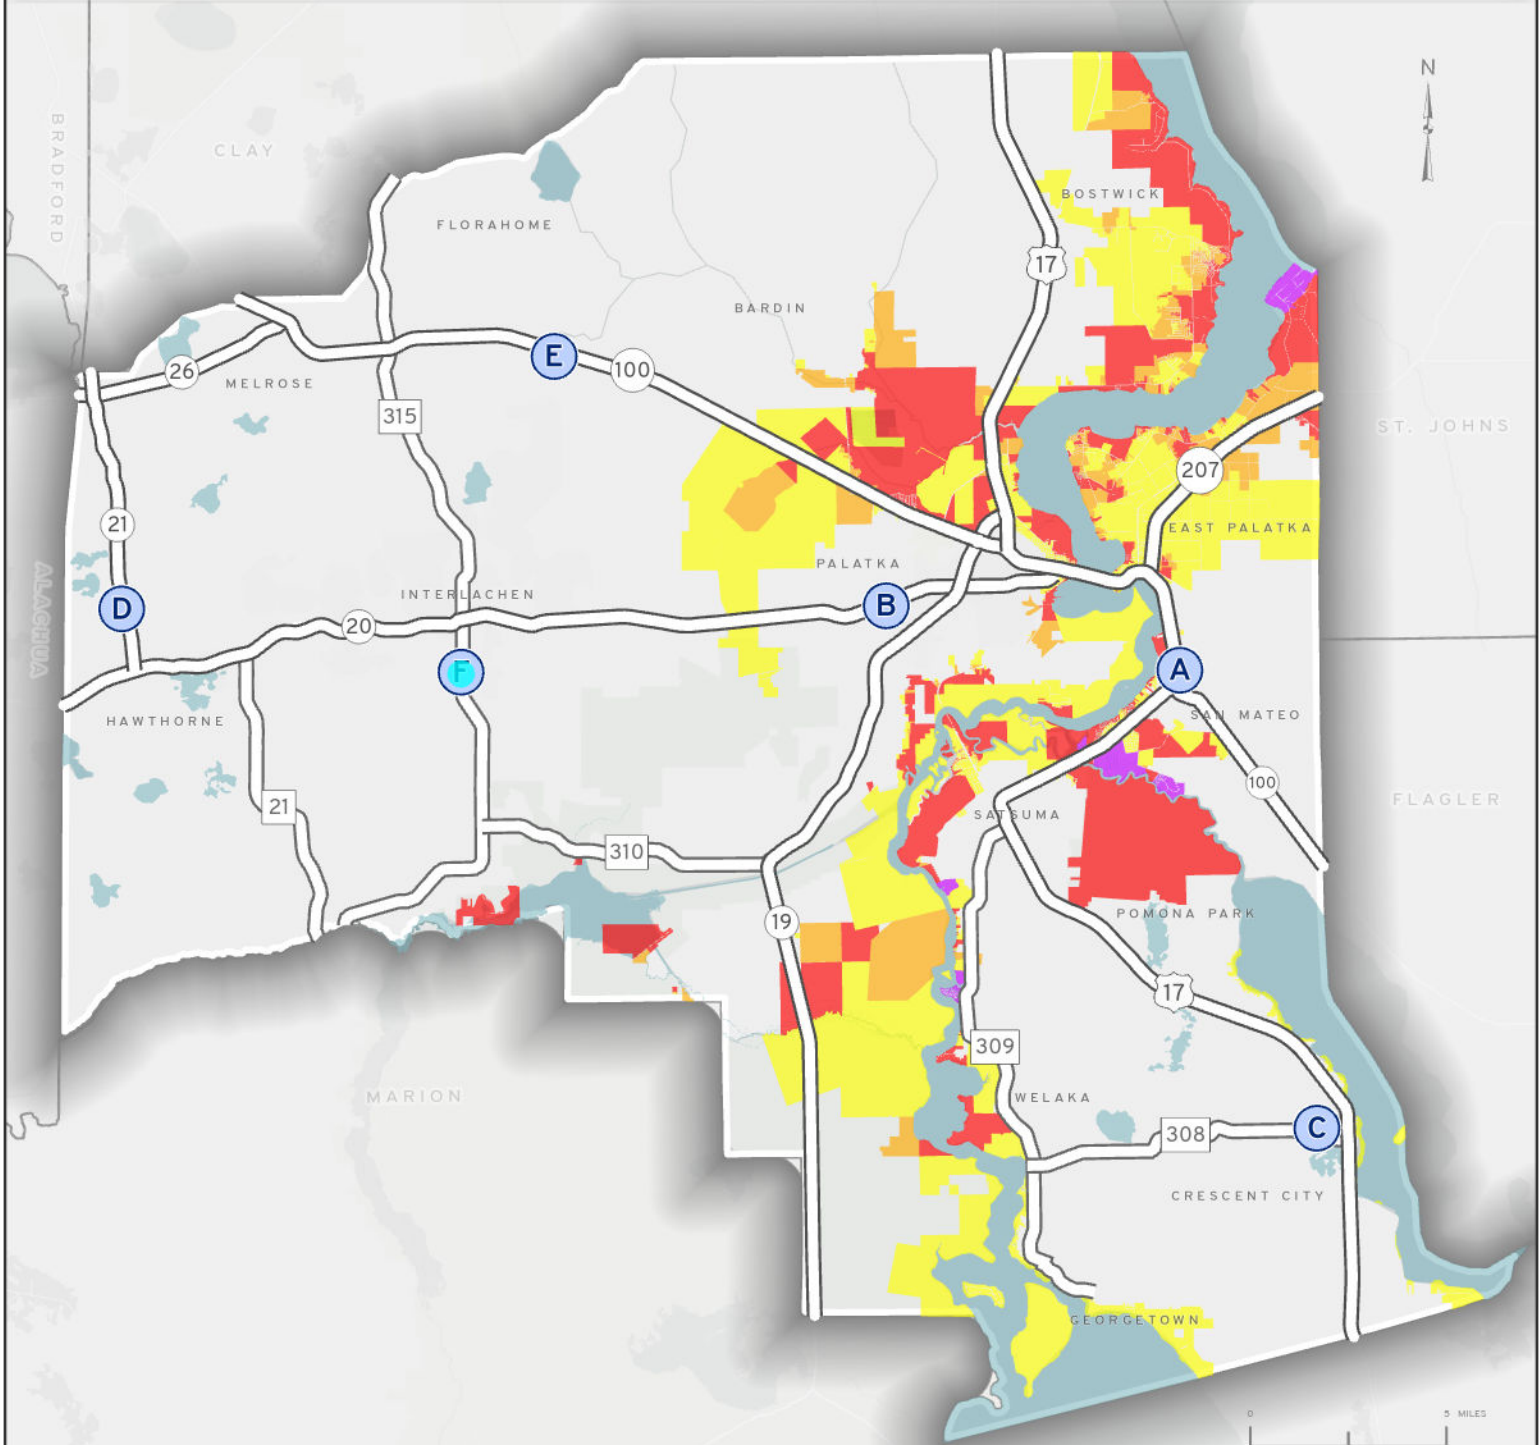

2023 EMERGENCY SHELTERS WITH EVACUATION ZONES AND ROUTES

PUTNAM COUNTY, FLORIDA

EVACUATION ZONES

AMERICAN RED CROSS CERTIFIED SHELTERS

A BROWNING-PEARCE ELEMENTARY SCHOOL 100 BEAR BLVD, SAN MATEO	C MIDDLETON-BURNEY ELEMENTARY SCHOOL 1020 HUNTINGTON RD, CRESCENT CITY	E Q.I. ROBERTS JR/SR HIGH SCHOOL 901 STATE RD 100, FLORAHOME
B KELLEY SMITH ELEMENTARY SCHOOL 141 KELLEY SMITH SCHOOL RD, PALATKA	D OCHWILLA ELEMENTARY SCHOOL 299 N STATE RD 21, HAWTHORNE	F JENKINS ELEMENTARY SCHOOL 251 S COUNTY RD 315, INTERLACHEN