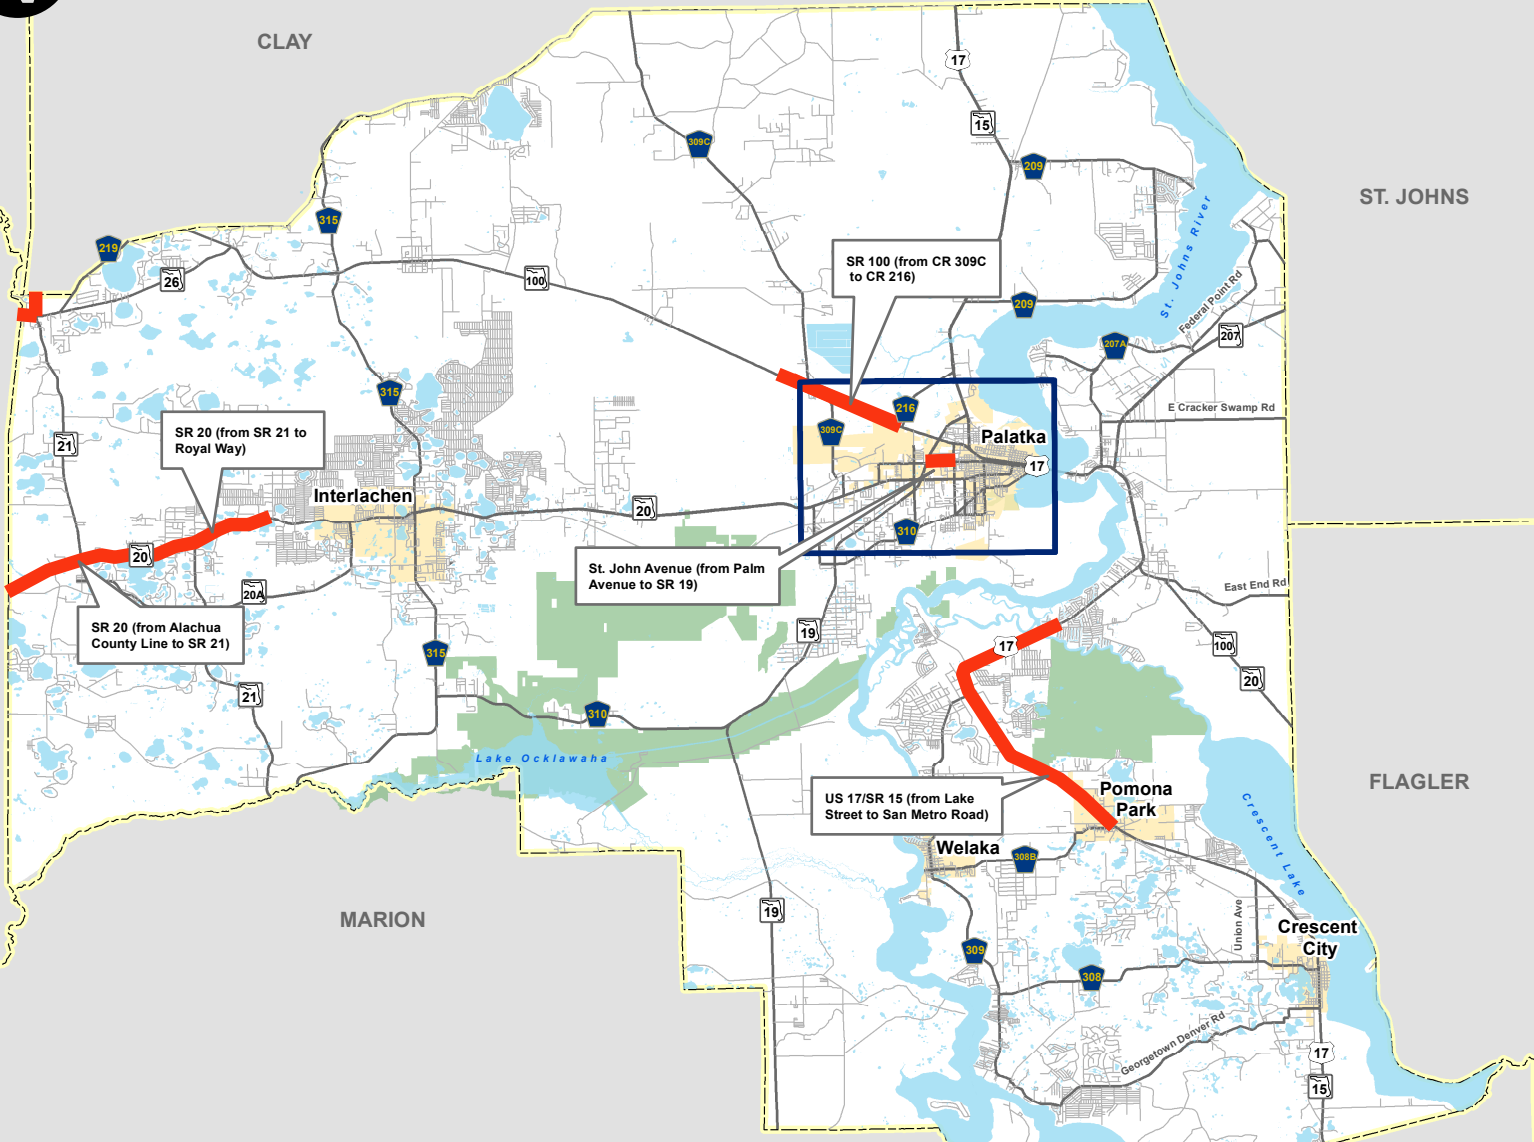

BRADFORD

ALACHUA

CLAY

ST. JOHNS

FLAGLER

MARION

VOLUSIA

LAKE

**Legend**

-  Deficient Segments 2035
-  Water
-  Municipal Boundaries
-  County Boundaries
-  Florida State Park
-  Other Counties