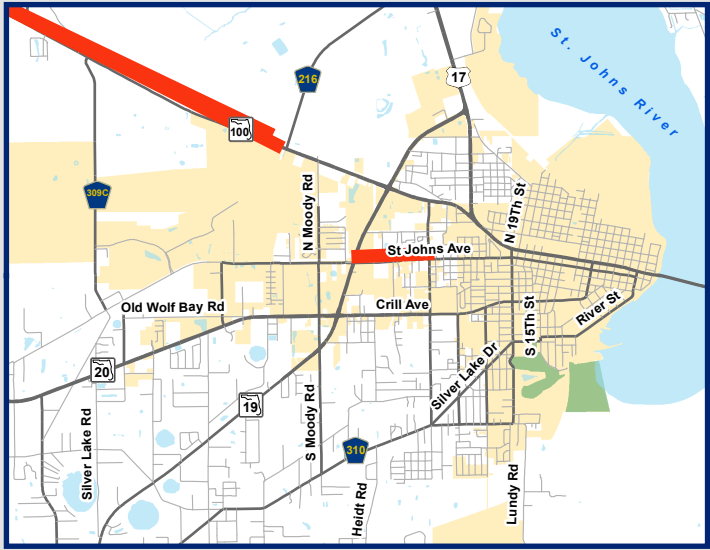

BRADFORD

ALACHUA

CLAY

ST. JOHNS

FLAGLER

MARION

VOLUSIA

LAKE

**Legend**

-  Deficient Segments 2035
-  Water
-  Municipal Boundaries
-  County Boundaries
-  Florida State Park
-  Other Counties