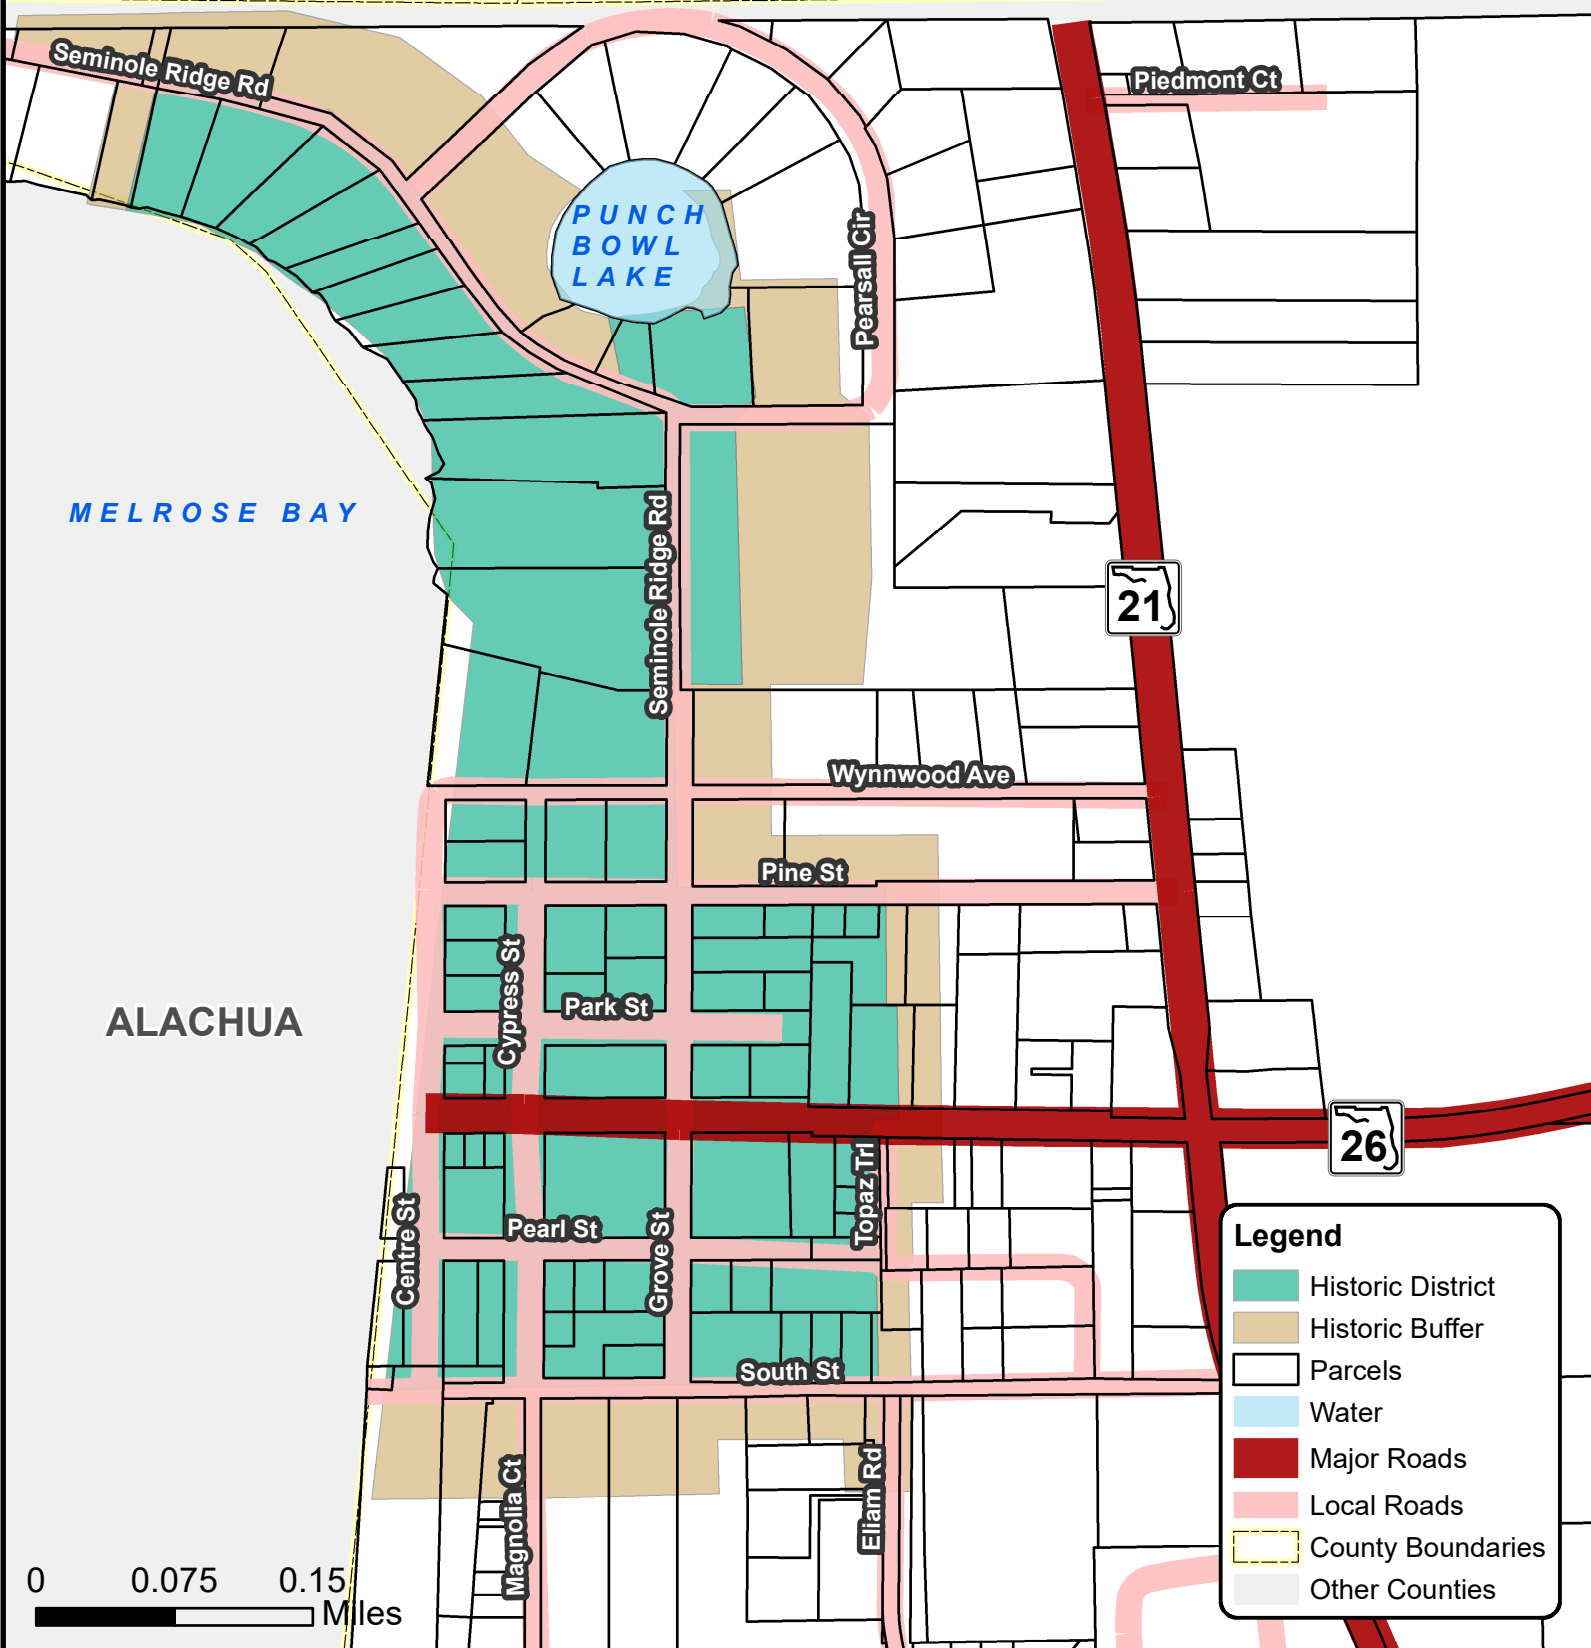

BRADFORD

CLAY

FLU MAP 2: Historic District Map
Putnam County Comprehensive Plan
2019-2035

06/07/2010

Prepared by Kimley-Horn
 Source: Putnam County GIS

Kimley»Horn