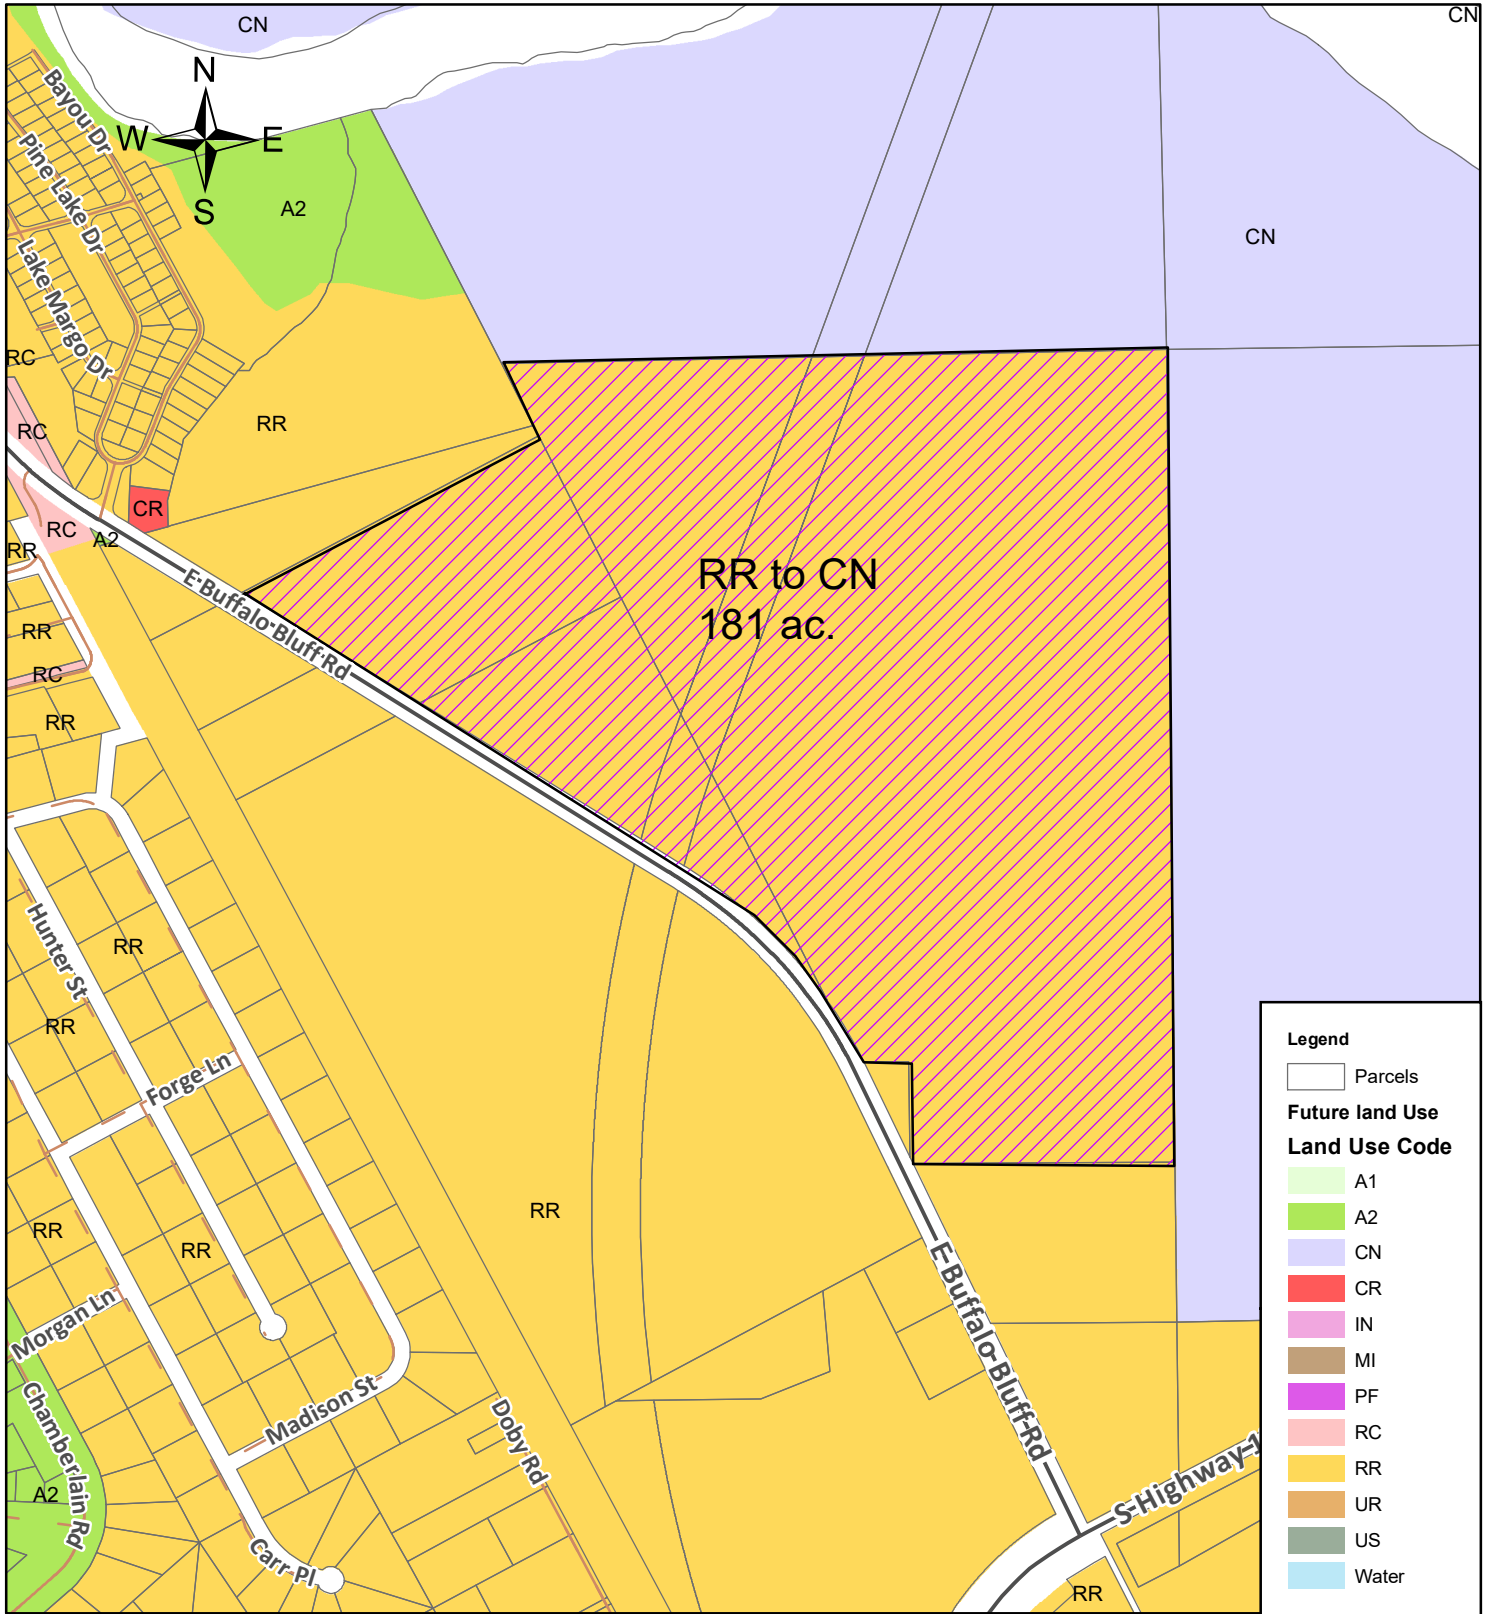

FUTURE LAND USE East Buffalo Bluff - SJRWMD Property

Legend

- Parcels
- **Future land Use**
- **Land Use Code**
- A1
- A2
- CN
- CR
- IN
- MI
- PF
- RC
- RR
- UR
- US
- Water

The Putnam County Board of County Commissioners joined by the county departments, together with the constitutional offices of; Clerk or the Circuit Court; Property Appraiser; Sheriff; Supervisor or Elections; and Tax Collector; assumes no liability whatsoever associated with the use or misuse of this data.

Prepared by: MDB	Checked by: N/A	Approved by:
Date: TBD	Date: N/A	Date:
Source: PUTNAM CO. PROPERTY APPRAISER, PLANNING & DEVELOPMENT		
Revisions:		
Revisions:		
Revisions:		

PUTNAM COUNTY

Parcel(s):

Prepared By:
PLANNING & DEVELOPMENT SERVICES
PUTNAM COUNTY, FLORIDA
2021