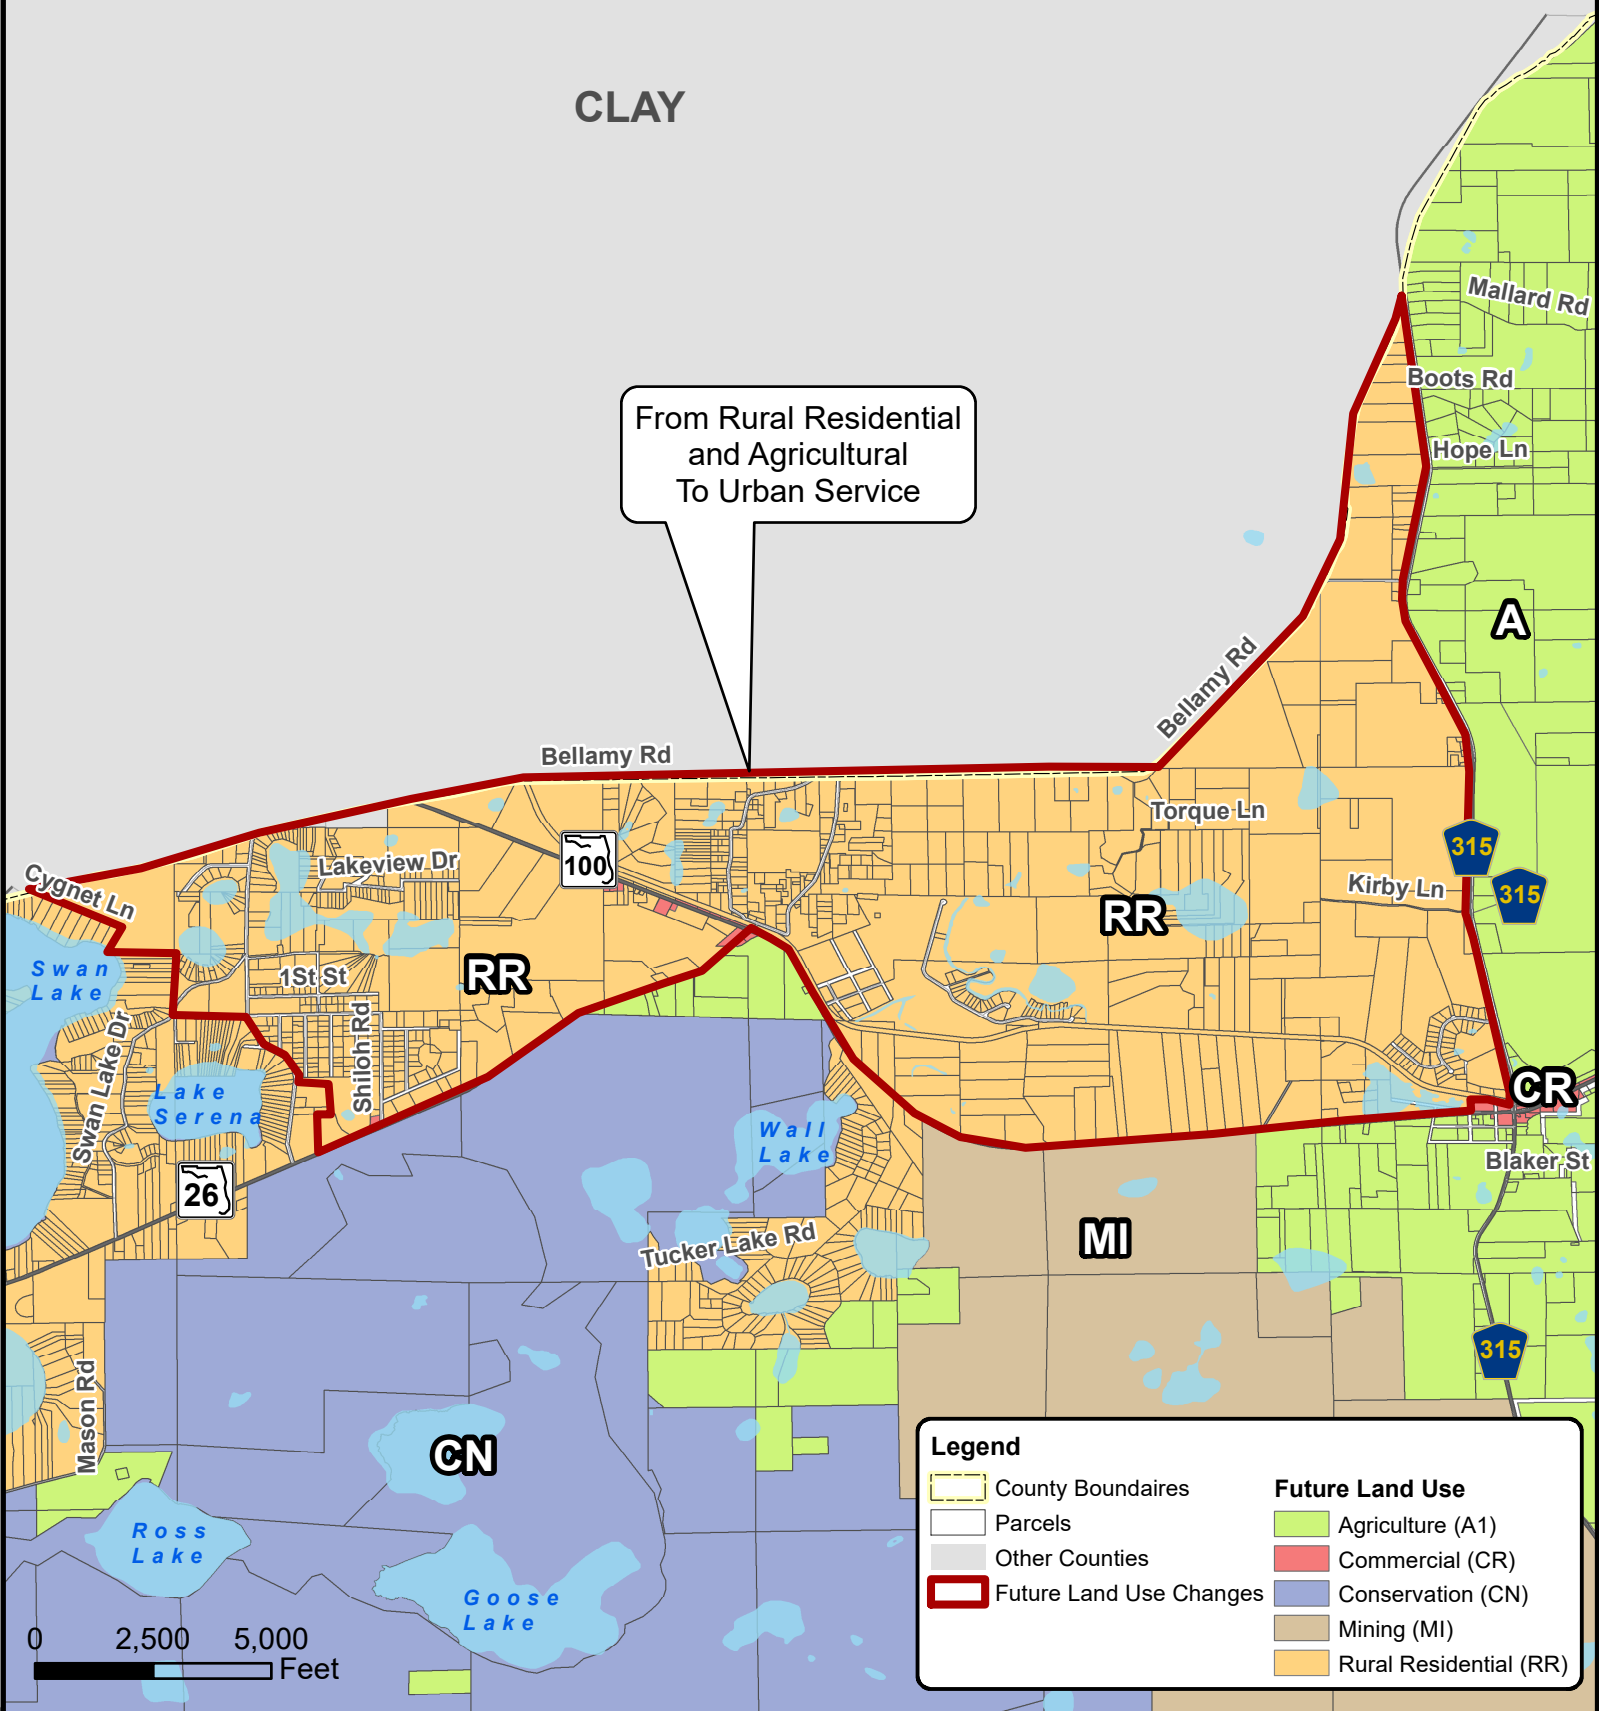

CLAY

From Rural Residential and Agricultural To Urban Service

Legend

County Boundaries	Agriculture (A1)
Parcels	Commercial (CR)
Other Counties	Conservation (CN)
Future Land Use Changes	Mining (MI)
	Rural Residential (RR)

Future Land Use

09/18/2020

Putnam County

Comprehensive Plan 2020 - 2035

Prepared by Kimley-Horn