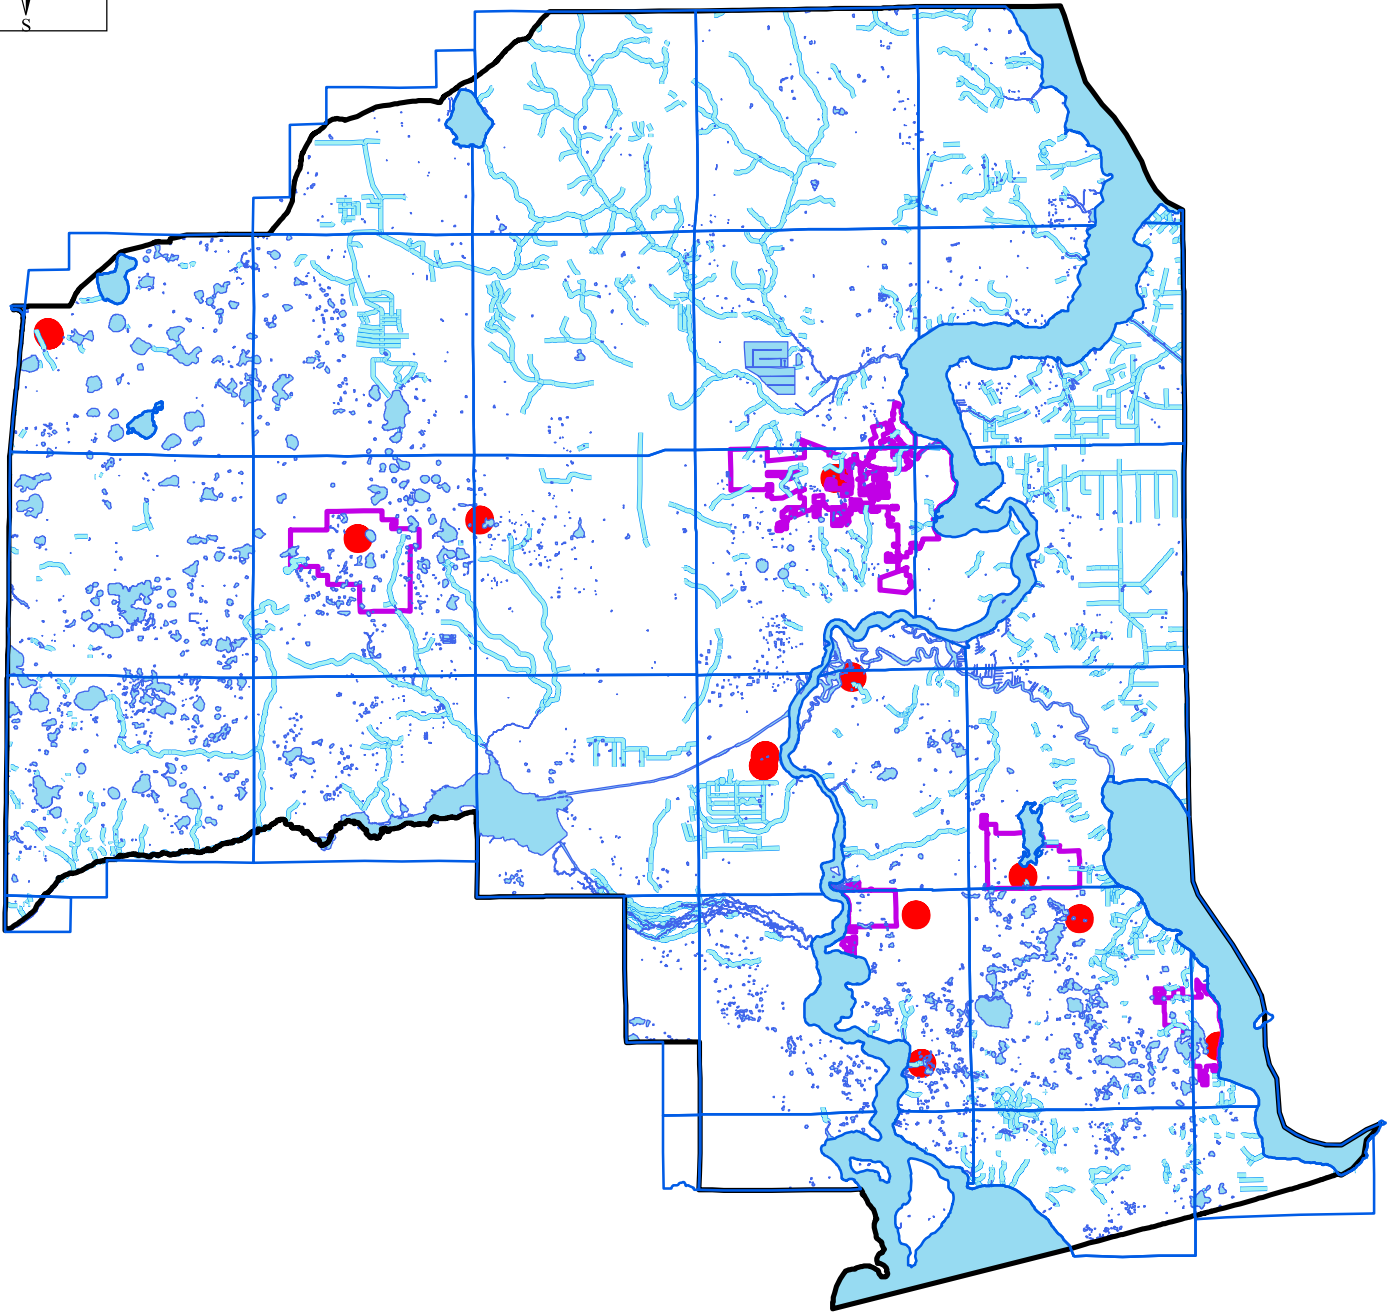

Map 4: Wellheads

Prepared by: AG	Checked by: N/A	Approved by:
Date: TBD	Date: N/A	Date:
Source: PUTNAM CO. PROPERTY APPRAISER, PLANNING & DEVELOPMENT		
Revisions:		
Revisions:		
Revisions:		

PUTNAM COUNTY   Parcel(s):   Prepared By: PLANNING & DEVELOPMENT SERVICES PUTNAM COUNTY, FLORIDA 2014