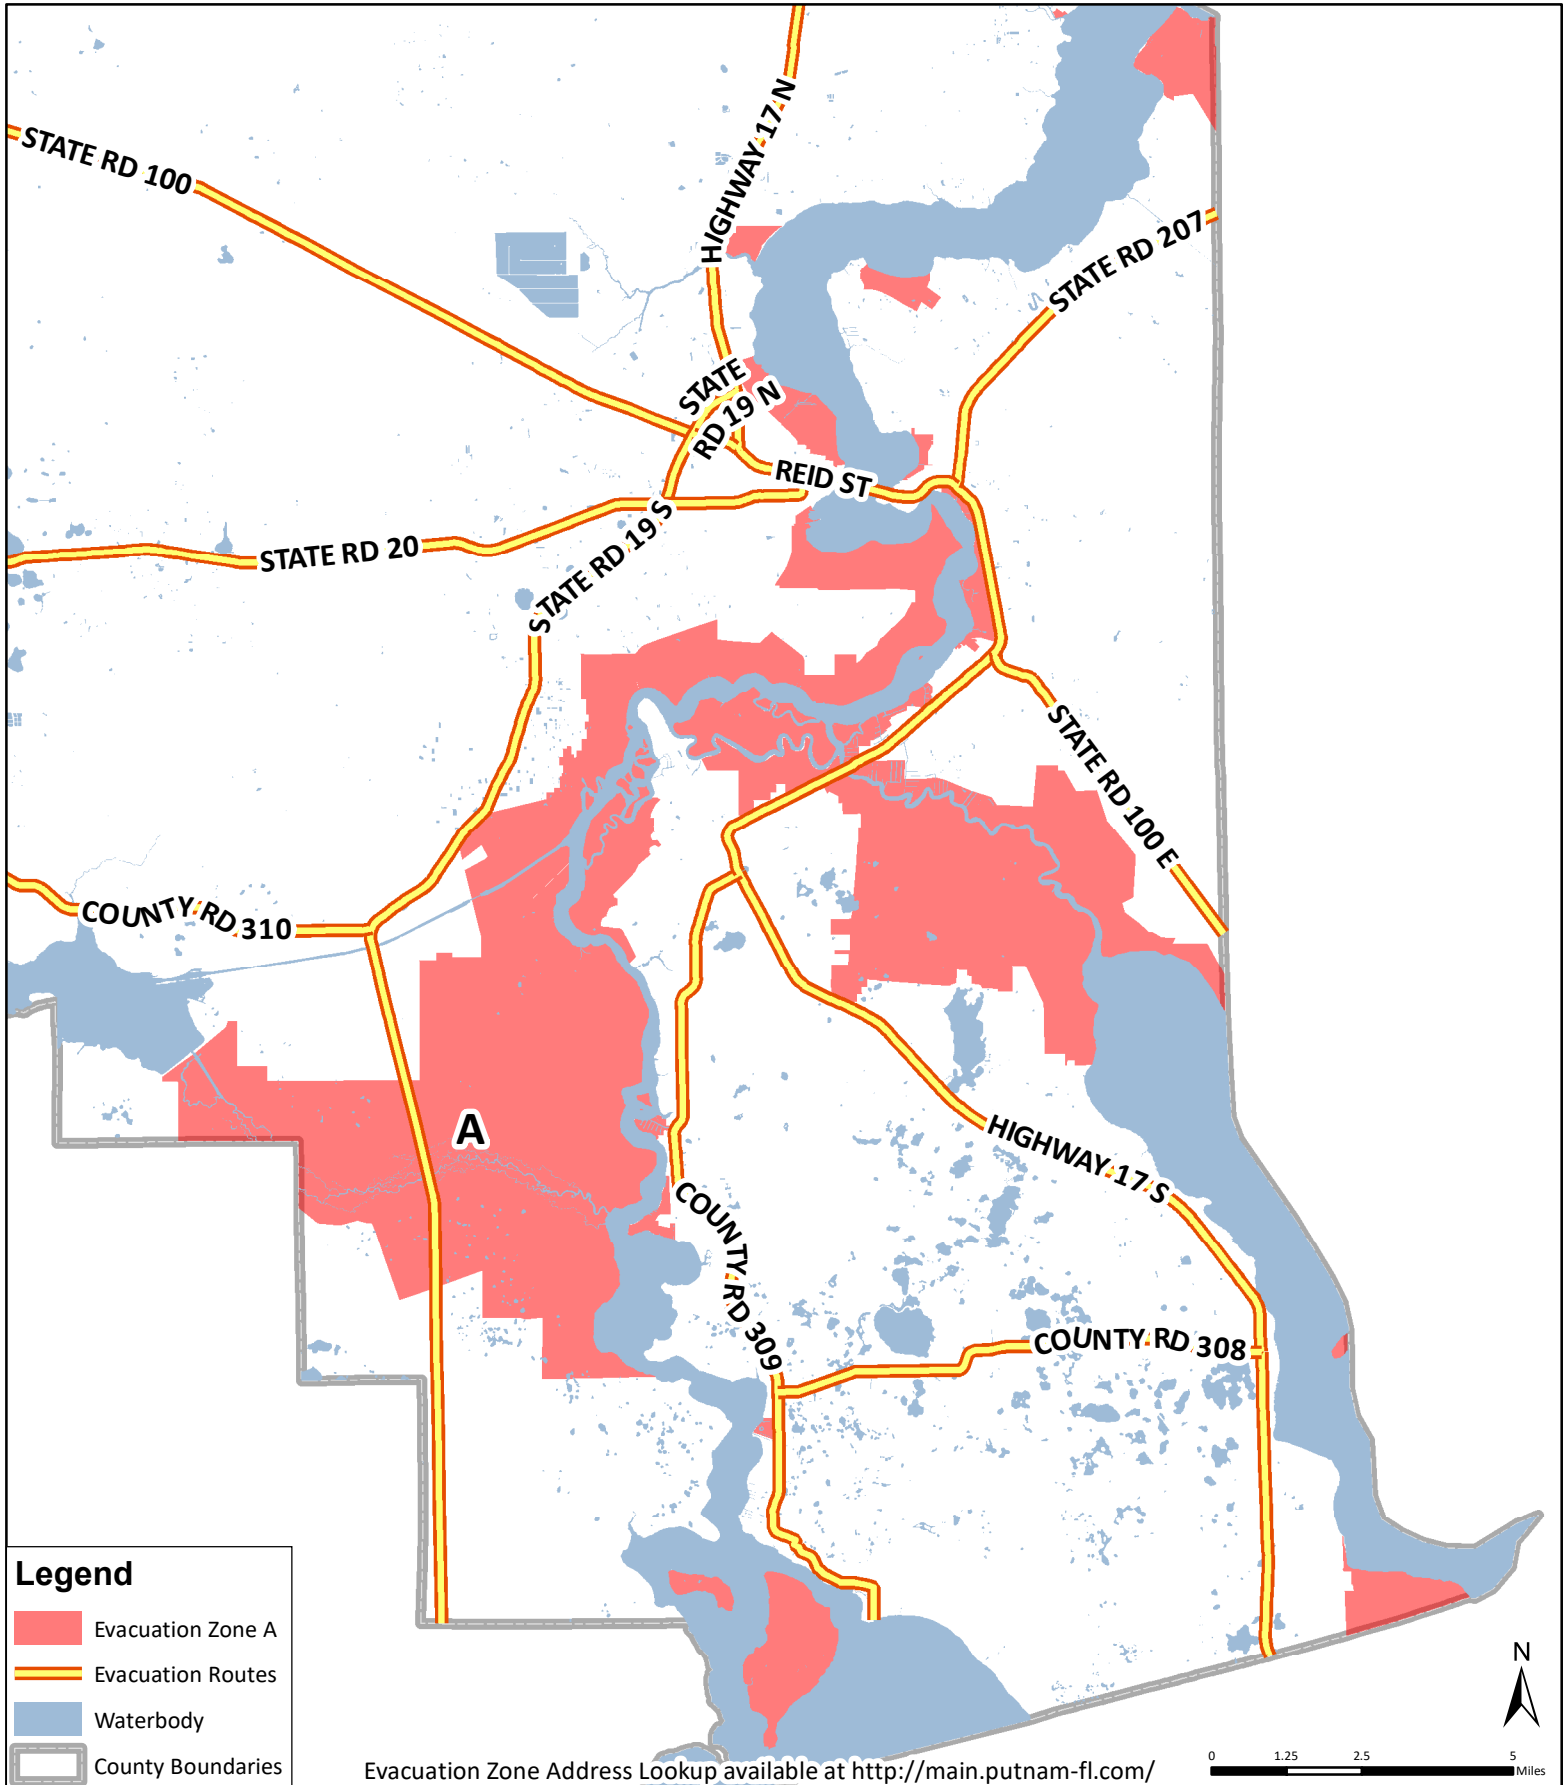

Evacuation Zone A Putnam County, Florida

Author: btil08
Date: 09/02/19

All provided Putnam County GIS data are to be considered a generalized spatial representation that is subject to revisions. This information is provided as a visual representation only and is not to be used as a legal or official representation of legal boundaries. The Putnam County Board of County Commissioners assume no responsibility.