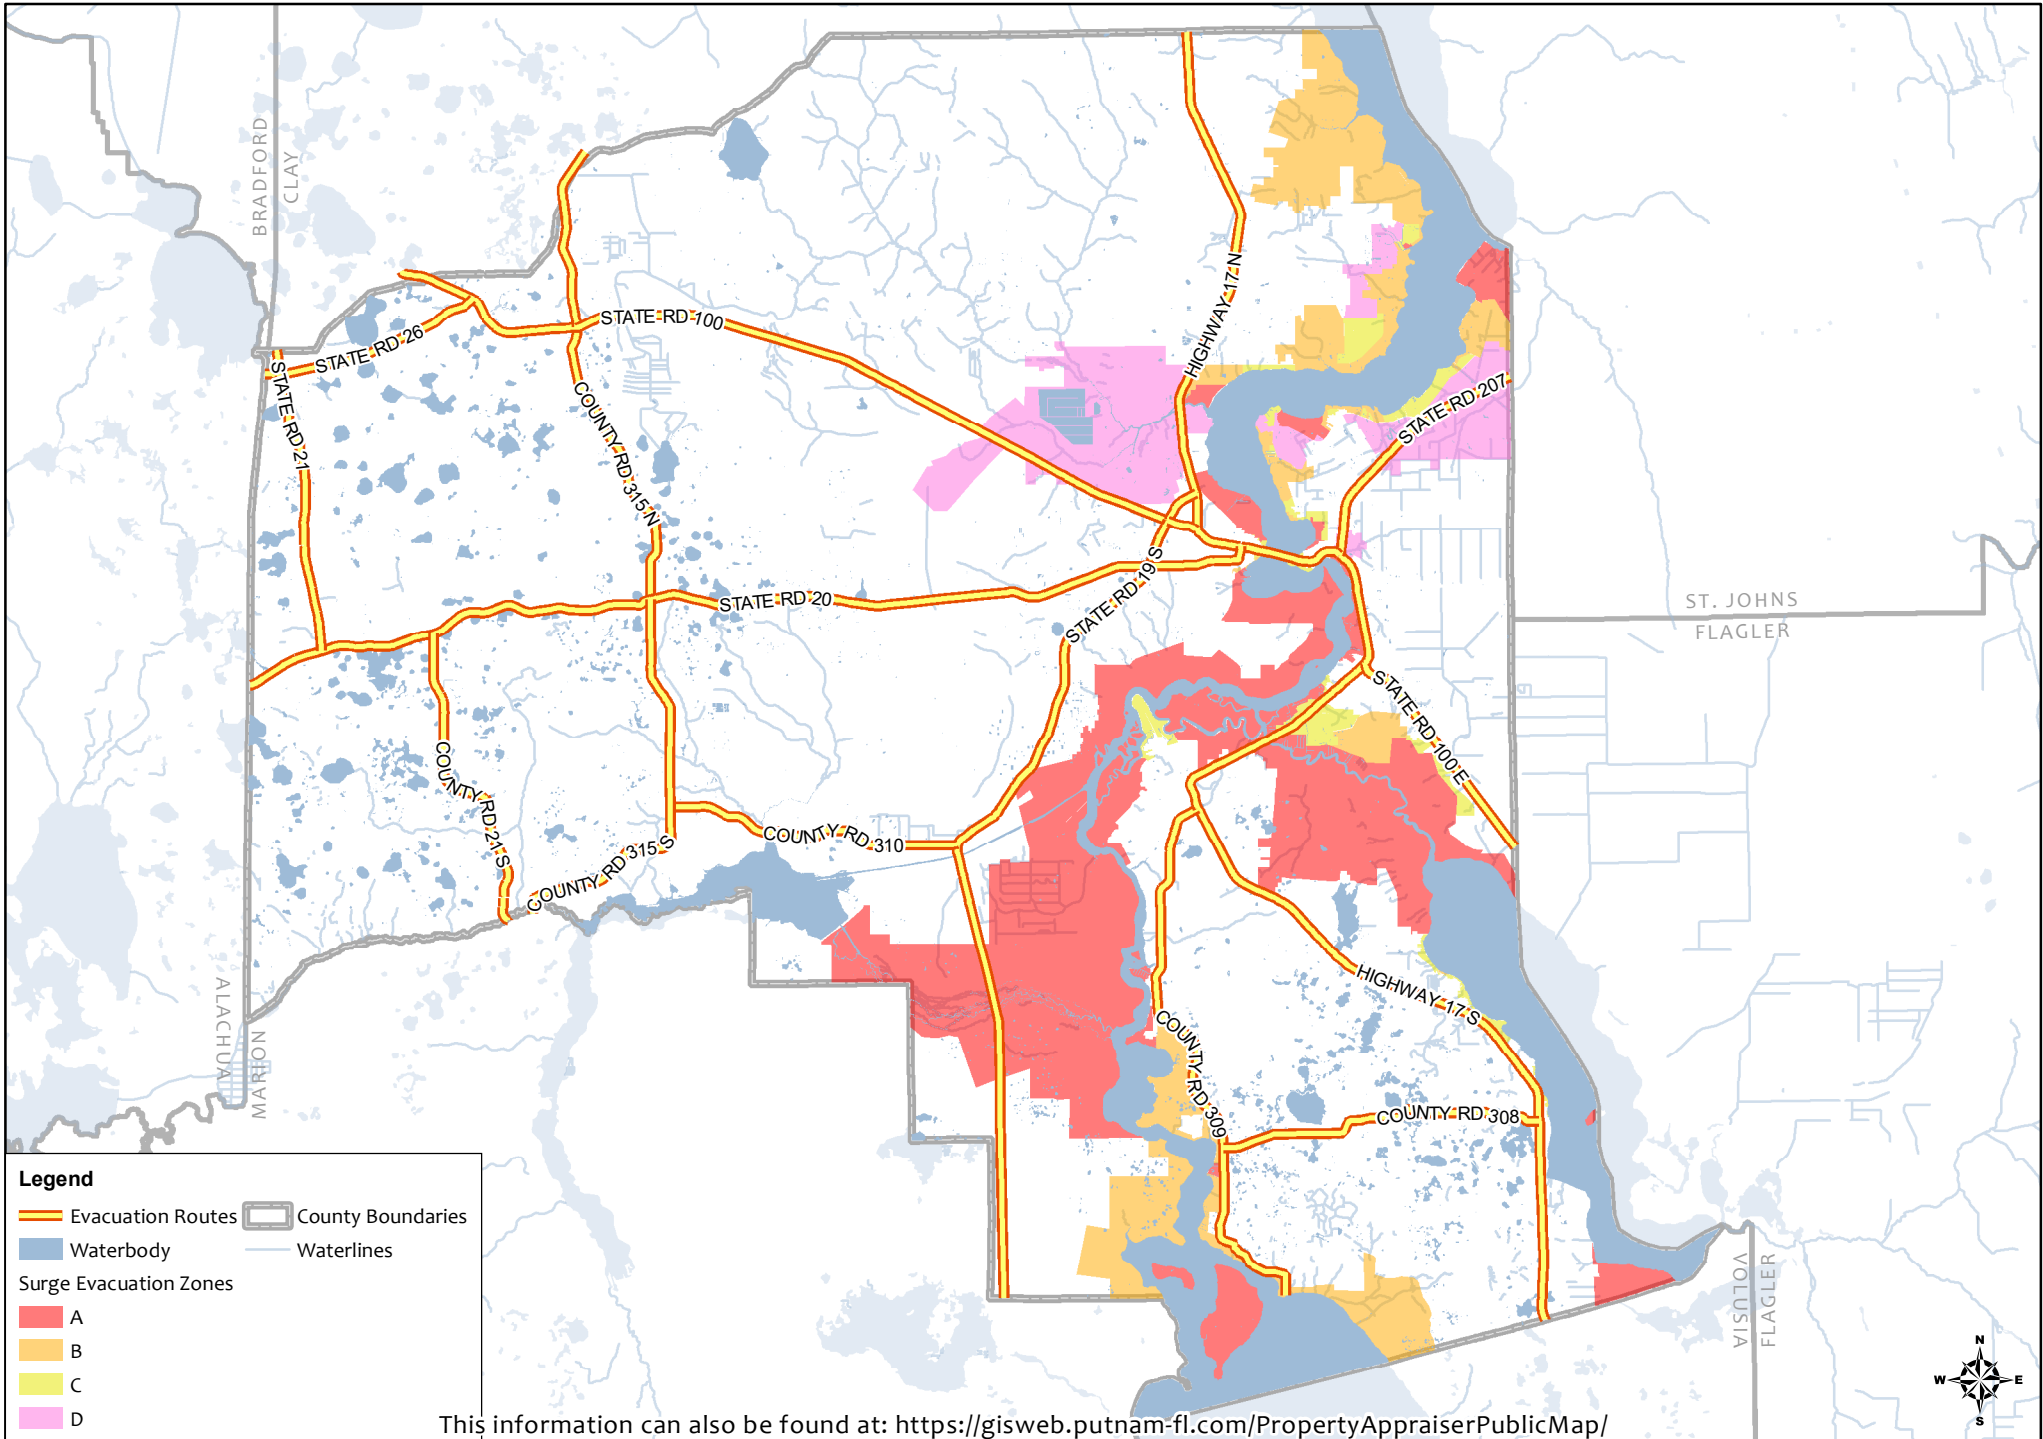

Putnam County Hurricane Evacuation Zones

Legend

- Evacuation Routes
- County Boundaries
- Waterbody
- Waterlines

Surge Evacuation Zones

- A
- B
- C
- D

This information can also be found at: <https://gisweb.putnam-fl.com/PropertyAppraiserPublicMap/>